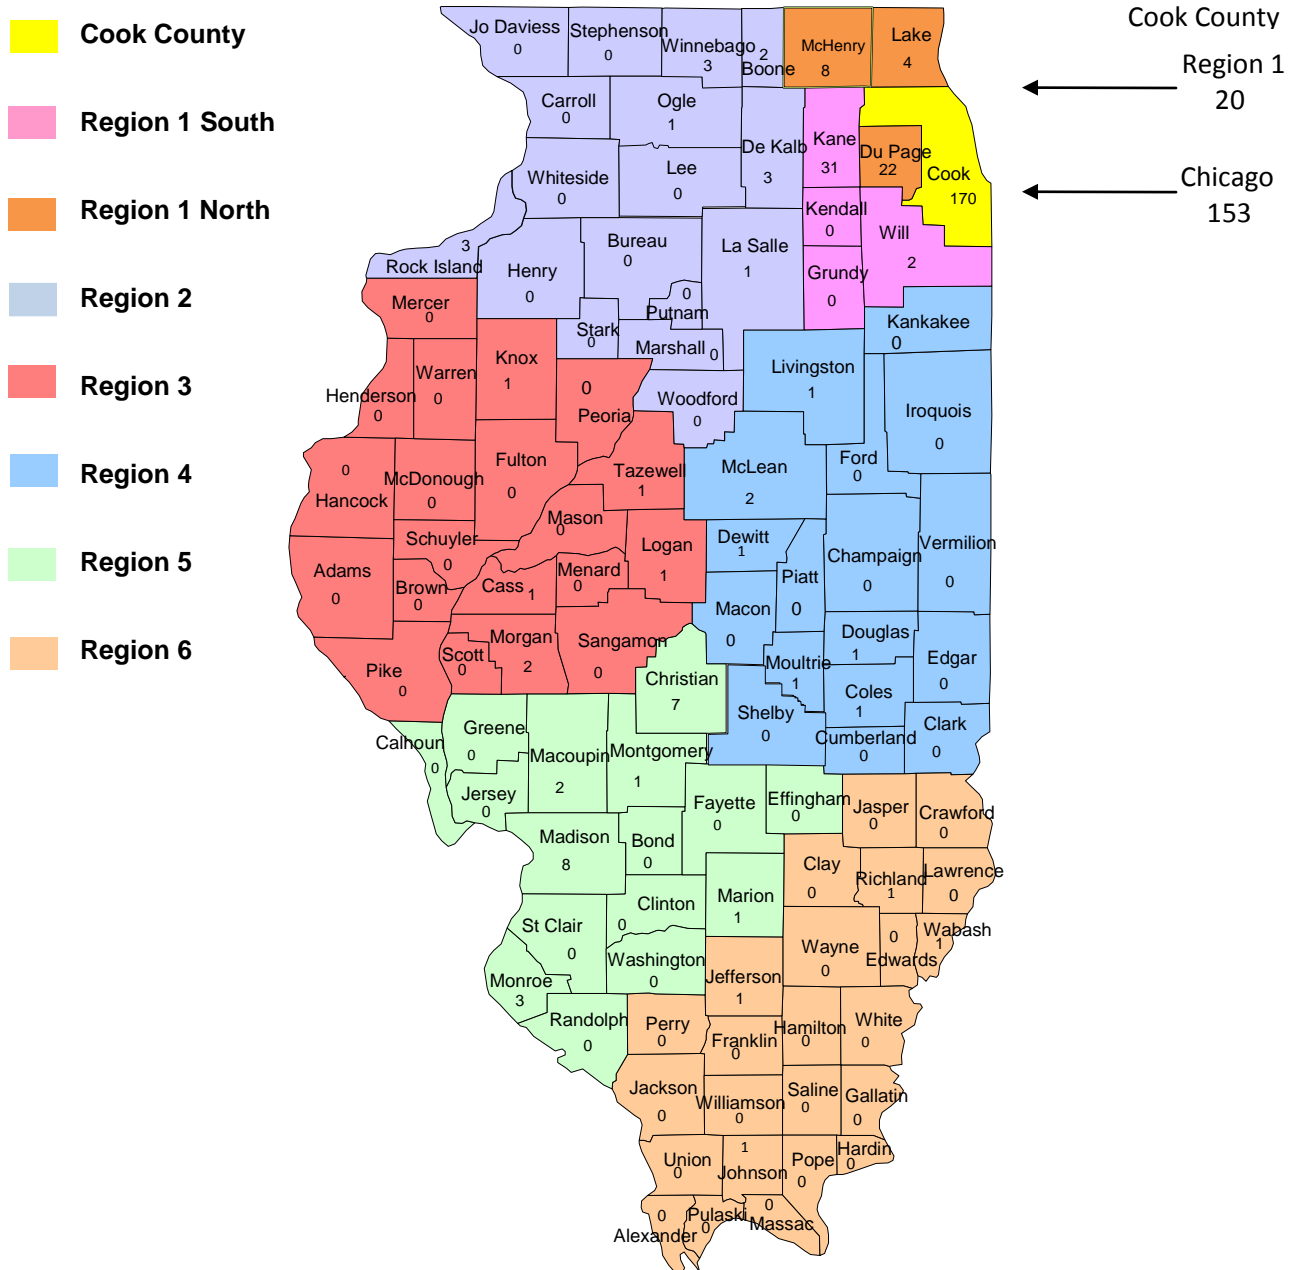

2008-2009 ILLINOIS 1ST TIME CANDIDATES BY COUNTIES

290 CANDIDATES (FALL WINDOW FY 08)

FALL AND SPRING CANDIDATES 2008
BY REGION

REGION	NUMBER OF CANDIDATES
Chicago	466
Region 1	580
Region 2	73
Region 3	88
Region 4	91
Region 5	96
Region 6	26
TOTAL	1,421