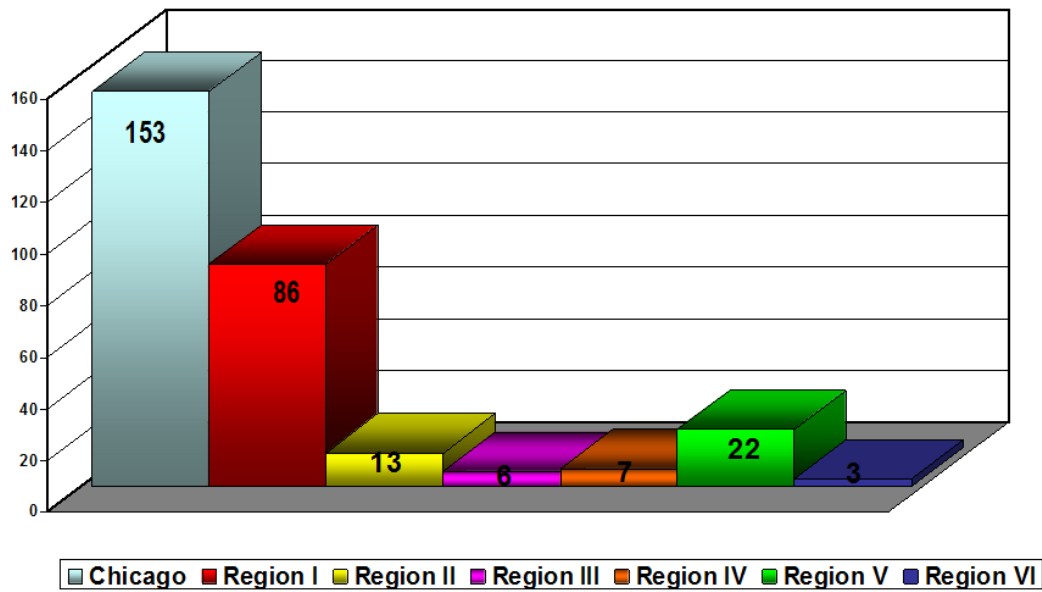

FALL CANDIDATES 2008
BY REGION

REGION	NUMBER OF CANDIDATES
Chicago	153
Region 1	86
Region 2	13
Region 3	6
Region 4	7
Region 5	22
Region 6	3
TOTAL	290

2008-2009 ILLINOIS 1ST TIME CANDIDATES BY REGION (FALL WINDOW FY 08)

290 Candidates

2008-2009 ILLINOIS 1ST TIME CANDIDATES BY REGION
(FALL WINDOW FY 08)

290 CANDIDATES