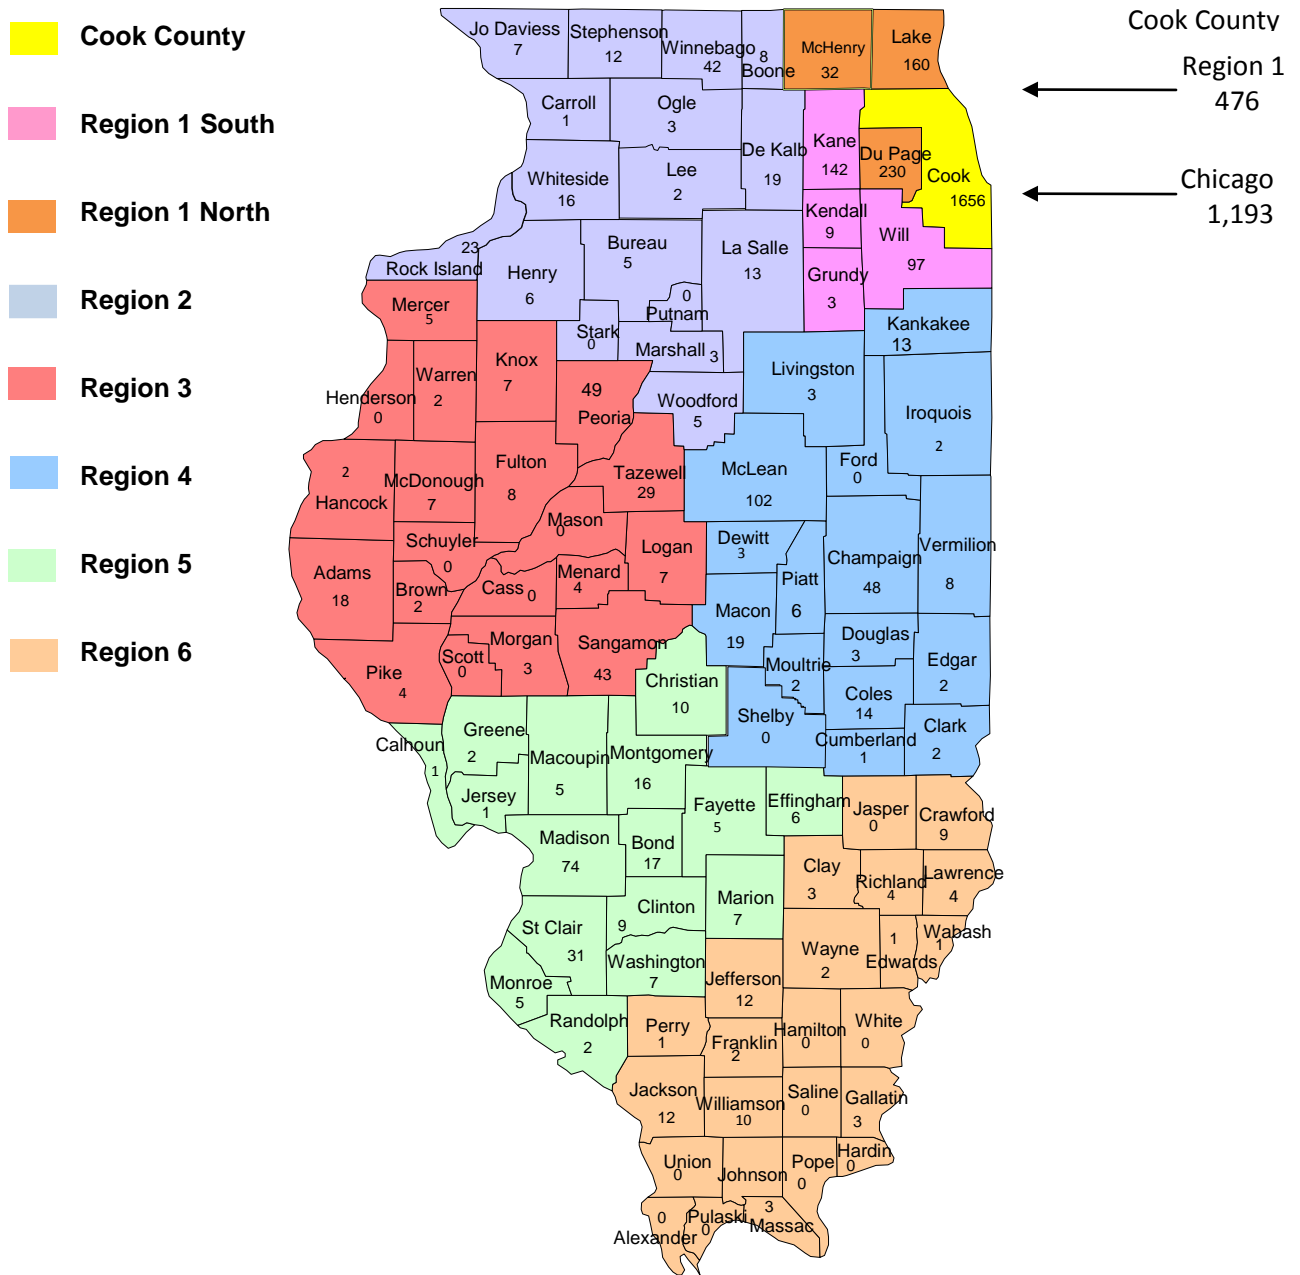

DECEMBER 2008 ALL ILLINOIS NBCTs

3,192 NBCTs

**2008 Report of NBCTs and Retakers
December 4, 2008**

Status	Total Illinois	% Certified	Total Candidates (Regions 1-6)	% Certified (Regions 1-6)	Total Candidates CPS	% Certified CPS
Completed	1,283		665		618	
2008 NBCTS	703	55%	375	57%	327	43%
Completed/Non-achieved	580	45%	488	43%	291	47%

Status	Total Illinois	Regions 1-6	CPS
Applied to NBPTS	1,780	891	889
2008 NBCTS	703	376	327
Withdrawals—No Attempt to Complete Assessment	458	203	255
Eligible Retakers	569	280	289
Deferred	7	3	4
Incomplete	30	13	17
Completed/Non-achieved First Time Candidates	393	187	206
Completed/Non-Achieved Retakers with One Year Left	139	77	62
Under Review	1		1
Total 2nd Year Retakers—Ineligible	49	32	17