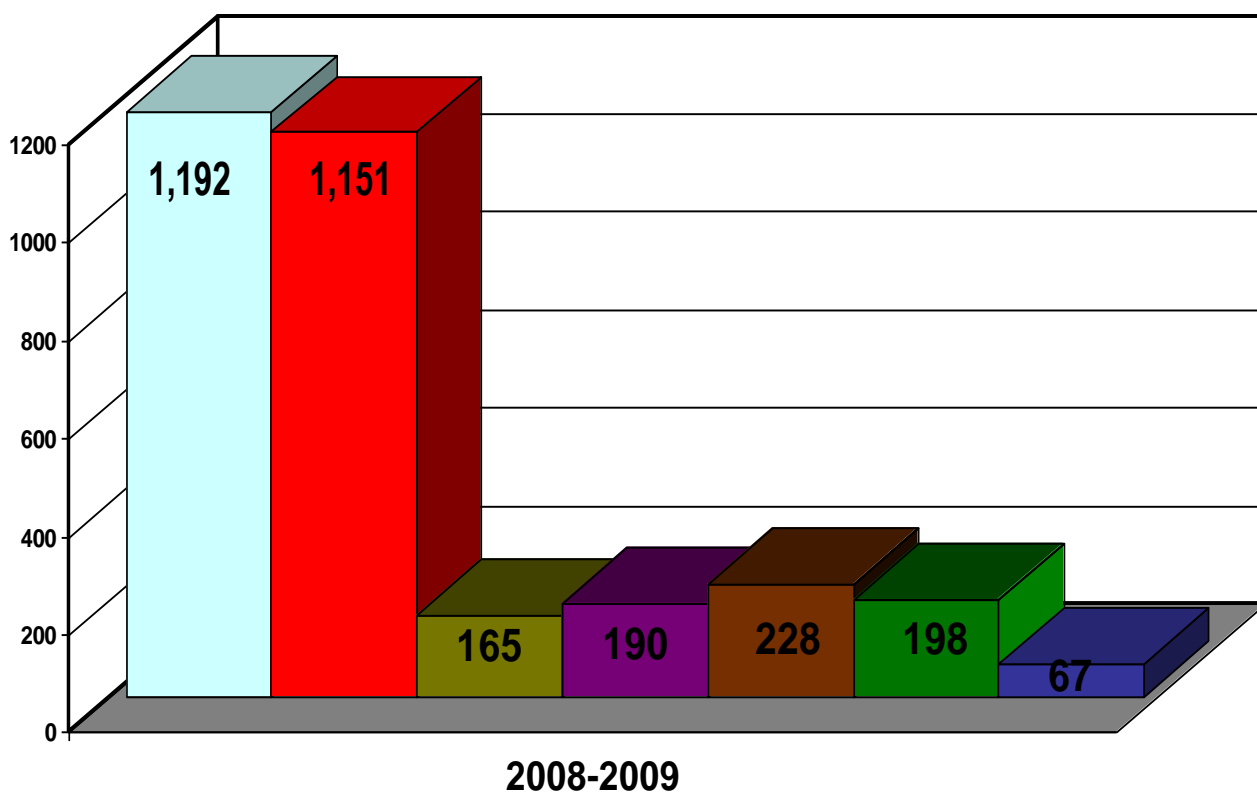

DECEMBER 2008 ALL ILLINOIS NBCTs
BY REGION

REGION	NUMBER OF NBCTs
Chicago	1,193
Region 1	1,151
Region 2	165
Region 3	190
Region 4	228
Region 5	198
Region 6	67
TOTAL	3,192

DECEMBER 2008 ALL ILLINOIS NBCTs BY REGION

■ Chicago ■ Region I ■ Region II ■ Region III ■ Region IV ■ Region V ■ Region VI