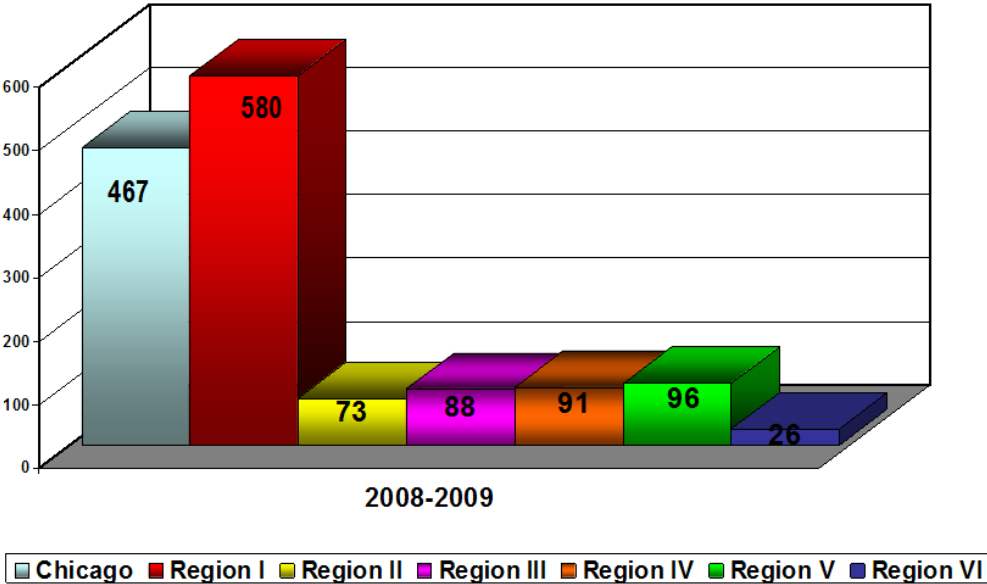

FALL AND SPRING CANDIDATES 2008
BY REGION

REGION	NUMBER OF CANDIDATES
Chicago	466
Region 1	580
Region 2	73
Region 3	88
Region 4	91
Region 5	96
Region 6	26
TOTAL	1,421

SPRING AND FALL CANDIDATES 2008 BY REGION

1,421 Candidates

SPRING AND FALL CANDIDATES 2008 BY REGION