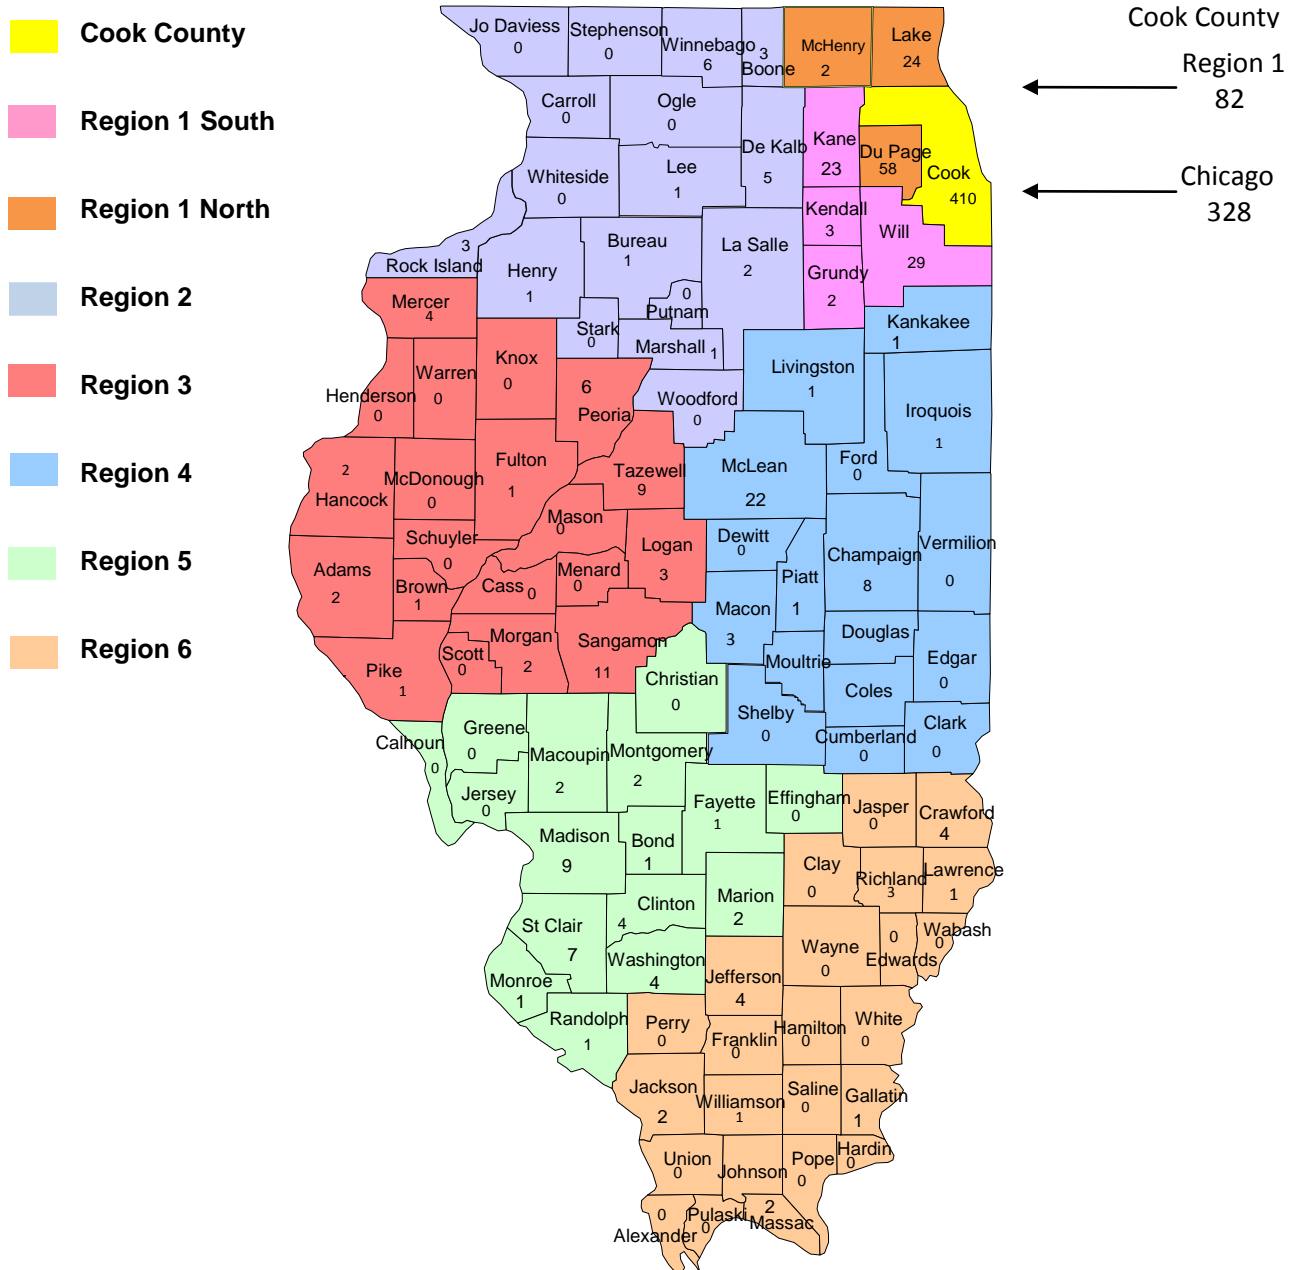

DECEMBER 2008 NEWLY NAMED ILLINOIS NBCTs

704 NBCTs

DECEMBER 2008 ALL ILLINOIS NBCTs
BY REGION

REGION	NUMBER OF NBCTs
Chicago	1,193
Region 1	1,151
Region 2	165
Region 3	190
Region 4	228
Region 5	198
Region 6	67
TOTAL	3,192