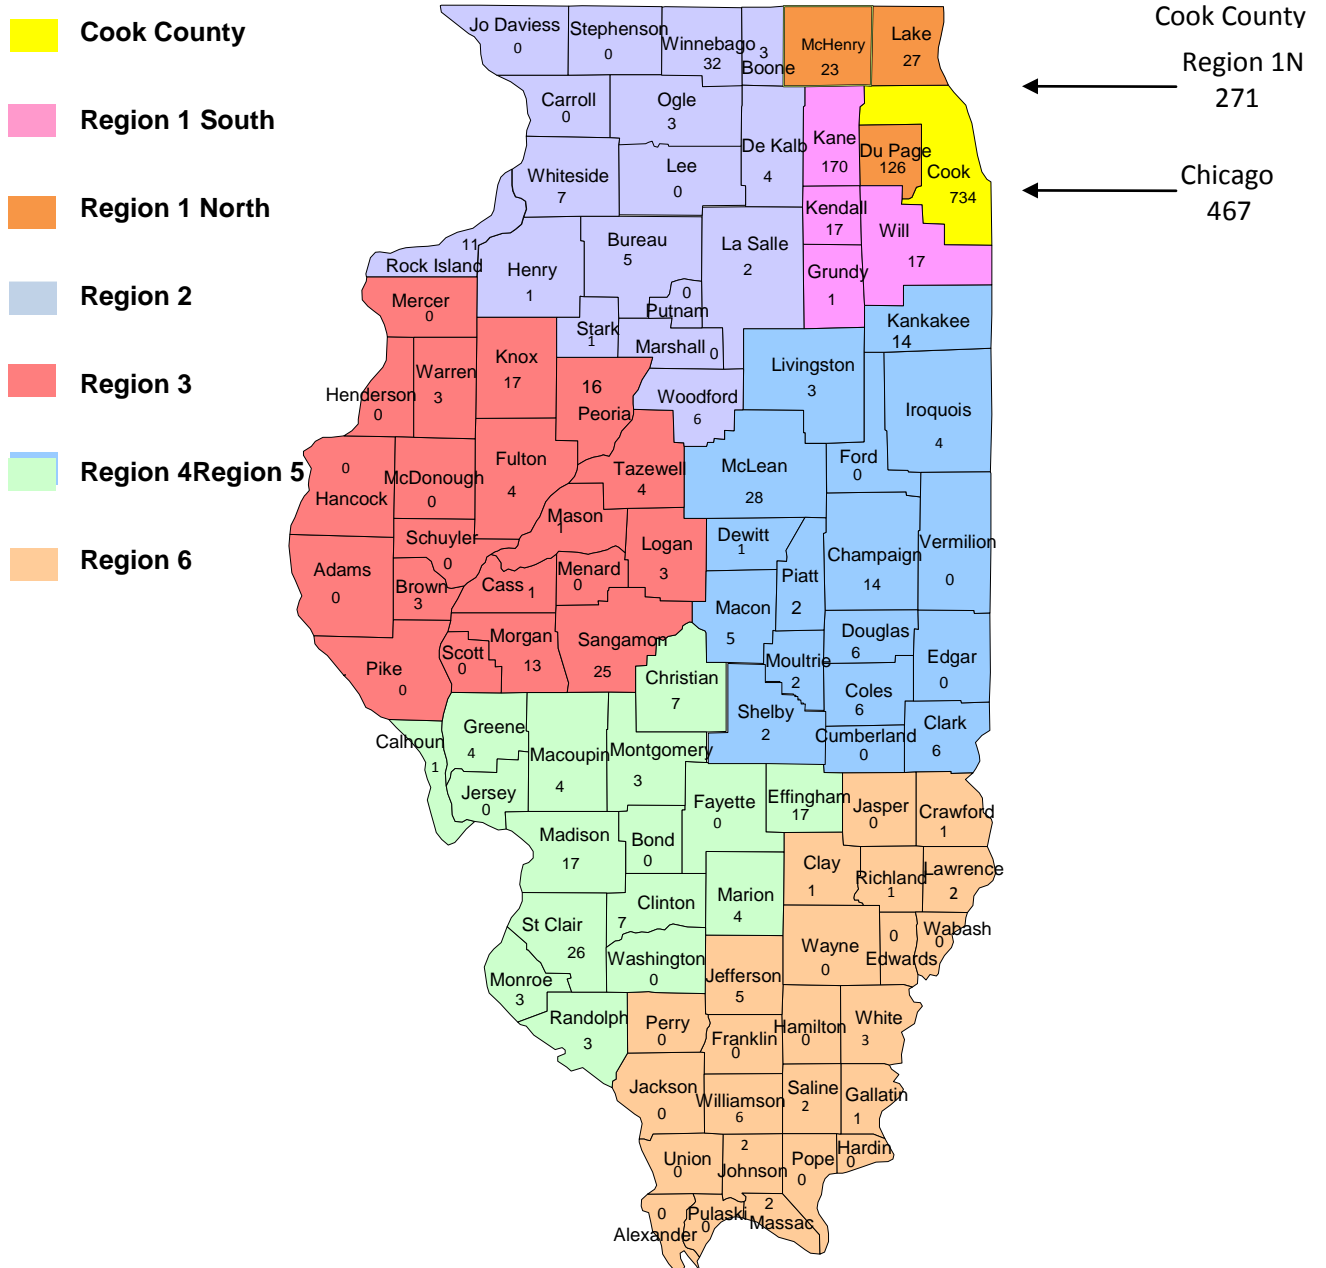

2008-2009 ILLINOIS 1ST TIME CANDIDATES BY COUNTIES

1,421 CANDIDATES

(SPRING AND FALL WINDOW FY 08)

FY09 Illinois Candidates July 1, 2008 – June 30, 2009

Region	No. Of Candidates	AWS	AEWS	Poverty	29 Counties With No NBCTs	In Any Category For Targeted Schools
Chicago						
1						
2						
3						
4						
5						
6						
TOTAL						

**July 1 – December 31, 2008
NBPTS 2008-2009 Illinois Candidates**

Region	No. Of Candidates	AWS	AEWS	Poverty	29 Counties With No NBCTs	In Any Category For Targeted Schools
Chicago	153	71	12	101	0	120
1	86	9	12	19	0	33
2	13	3	1	3	2	7
3	6	0	0	2	1	2
4	7	2	0	0	1	2
5	22	3	7	4	0	14
6	3	0	0	2	0	2
TOTAL	290	88	32	131	4	180

**January 1 – June 23, 2009
NBPTS 2009-2010 Candidates**

Region	No. Of Candidates	AWS	AEWS	Poverty	29 Counties With No NBCTs	In Any Category For Targeted Schools
Chicago						
1						
2						
3						
4						
5						
6						
TOTAL