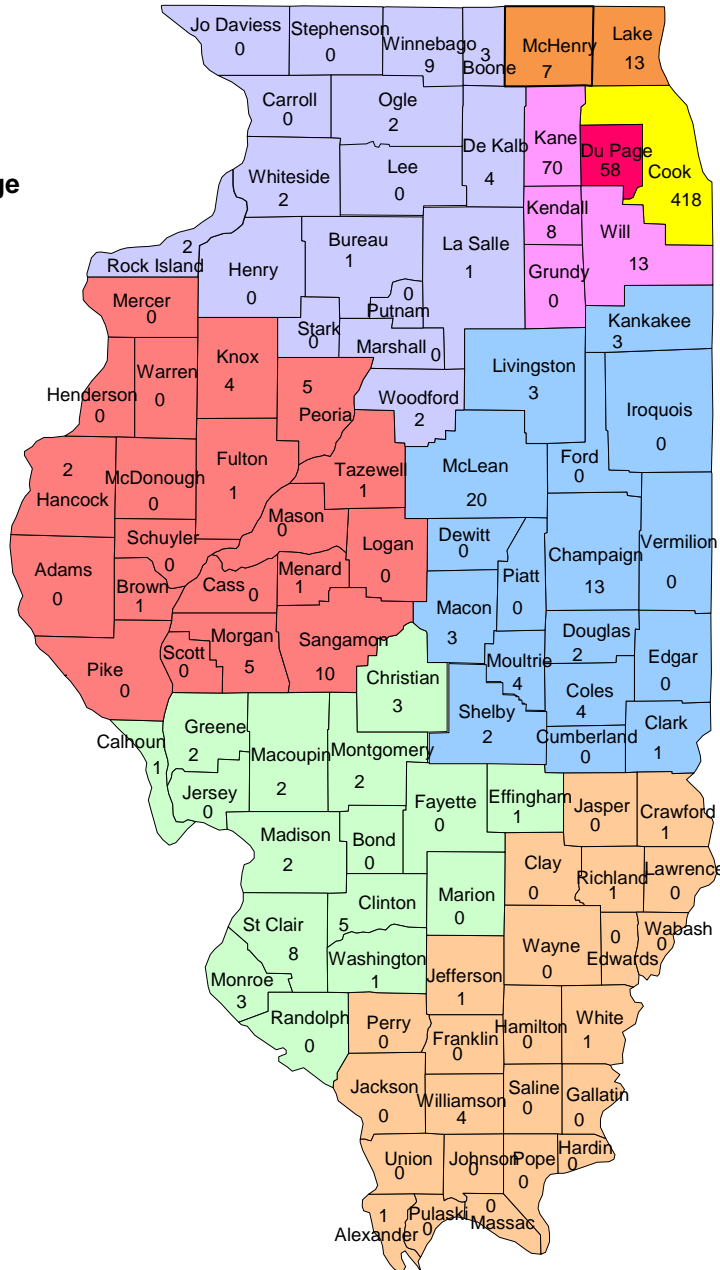

## NBPTS Action in Counties with No NBCTs Prior to November 2007

County	Action ✓	Region	NBCTs	Candidates 07-08	Retakers 07-08	TAKE ONE 07- 08	Candidates 08-09	TAKE ONE 08- 09	Candidates 09-10
1. Boone	✓	2	11		8		2		0
2. Putnam	✓	2							4
3. Marshall	✓	2	2	1					2
4. Brown	✓	3	3		1		3		0
5. Cass	✓	3							2
6. Hancock	✓	3	4	4	1				1
7. Henderson	✓	3							18
8. Mason	✓	3					1		1
9. McDonough	✓	3	7	1					0
10. Schuyler		3							0
11. Scott	✓	3				1			0
12. Mercer	✓	3	5	6					1
13. Ford	✓	4							2
14. Moultrie	✓	4	4				1		0
15. Jersey	✓	5	2		1				1
16. Randolph	✓	5	2		2		3		0
17. Alexander	✓	6	1		1				0
18. Edwards	✓	6	1					1	1
19. Hamilton		6							0
20. Hardin		6							0
21. Jasper		6							0
22. Massac	✓	6	3	3	2	2	2		1
23. Perry	✓	6	1						0
24. Pope		6							0
25. Pulaski	✓	6			1				0
26. Saline	✓	6		1			2	1	3
27. Union	✓	6							1
28. Wabash	✓	6	1					1	0
29. White	✓	6	1	1			2	4	1
			48	17	17	3	16	7	39

**DECEMBER 2009 NEWLY NAMED ILLINOIS NBCTs**  
**732 NBCTs**

<b>REGION</b>	<b>NUMBER OF NBCTs</b>
Chicago	302
Region 1	285
Region 2	26
Region 3	30
Region 4	50
Region 5	30
Region 6	9
<b>TOTAL</b>	<b>732</b>

DECEMBER 2009 NEWLY NAMED ILLINOIS NBCTs  
BY REGION  
732 NBCTs

## DECEMBER 2009 NEWLY NAMED ILLINOIS NBCTS 732 NBCTS

- Cook County
- Region 1 South
- Region 1 North
- Region 1 DuPage
- Region 2
- Region 3
- Region 4
- Region 5
- Region 6

← Cook County  
116

← Chicago  
302