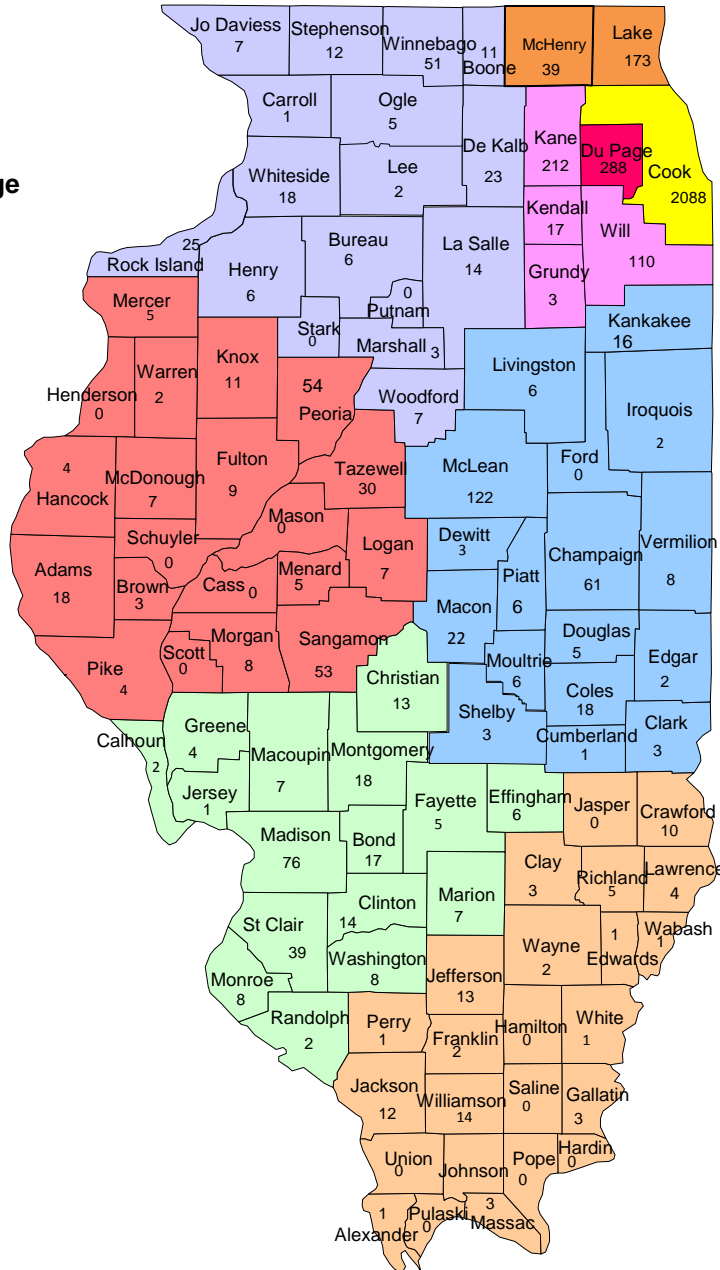

DECEMBER 2009 ALL ILLINOIS NBCTS 3,923 NBCTS

- Cook County
- Region 1 South
- Region 1 North
- Region 1 DuPage
- Region 2
- Region 3
- Region 4
- Region 5
- Region 6

← Cook County 593
← Chicago 1,495

Leading School Districts and Total Number of NBCTs

Region	School District Name	Total NBCTs
C	City Of Chicago School Dist 299	1,495
1	Indian Prairie CUSD 204	148
1	Palatine C C School Dist 15	105
1	Township Hsd 211	96
1	Naperville C U Dist 203	76
1	St Charles C U School Dist 303	63
1	CUSD 300	60
4	Mclean County Unit Dist No 5	58
3	Springfield Public School District 186	42
2	Rockford School Dist 205	40
4	Bloomington Public School District 87	38
1	Sd U-46	38
1	Glenbard Twp H S Dist 87	37
1	Wilmette Sd 39	35
3	Peoria School District 150	33
1	Aurora West Unit School Dist 129	32
4	Champaign Community Unit School District 4	31
1	Township Hsd 214	30
1	Lake Forest Elementary District 67	29
1	Lincolnshire-Prairieview S D 103	27
4	Urbana School Dist 116	27
1	Barrington Community School District 220	26
1	Arlington Heights School District 25	24
5	Highland Comm Unit Sch Dist 5	23
1	Wheeling C C School Dist 21	23
1	Hinsdale C C School Dist 181	21
1	Northbrook Elem School Dist 27	21
5	Edwardsville C U School Dist 7	20
1	Il Mathematics & Science Academy	20
1	Valley View CUSD #365U	20