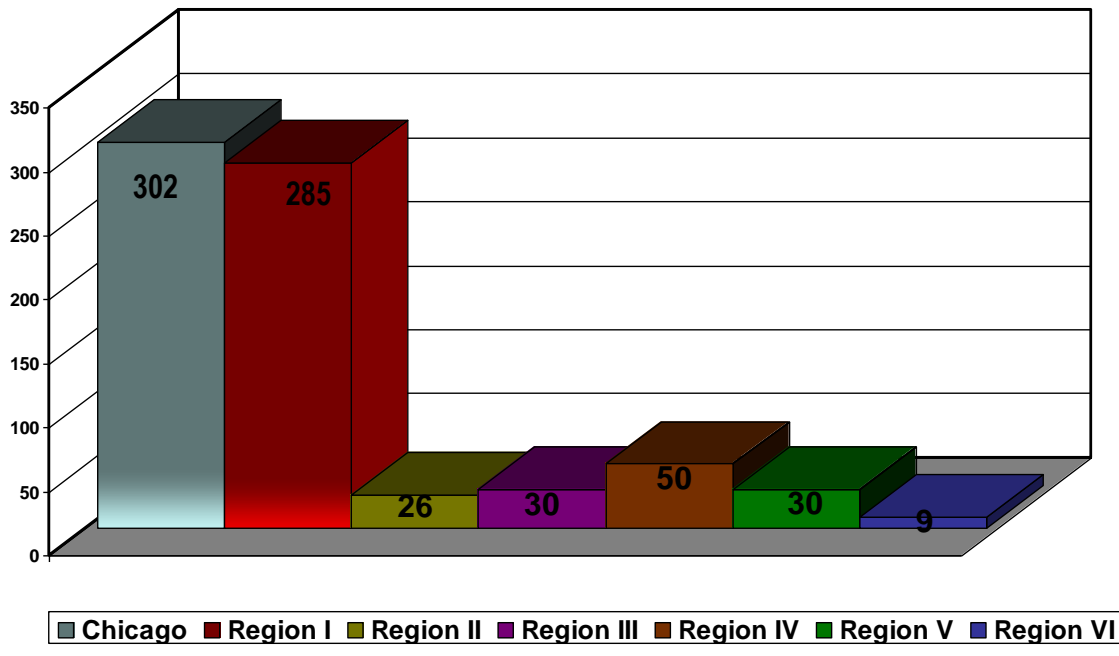

DECEMBER 2009 NEWLY NAMED ILLINOIS NBCTs
732 NBCTs

REGION	NUMBER OF NBCTs
Chicago	302
Region 1	285
Region 2	26
Region 3	30
Region 4	50
Region 5	30
Region 6	9
TOTAL	732

DECEMBER 2009 NEWLY NAMED ILLINOIS NBCTs
BY REGION
732 NBCTs