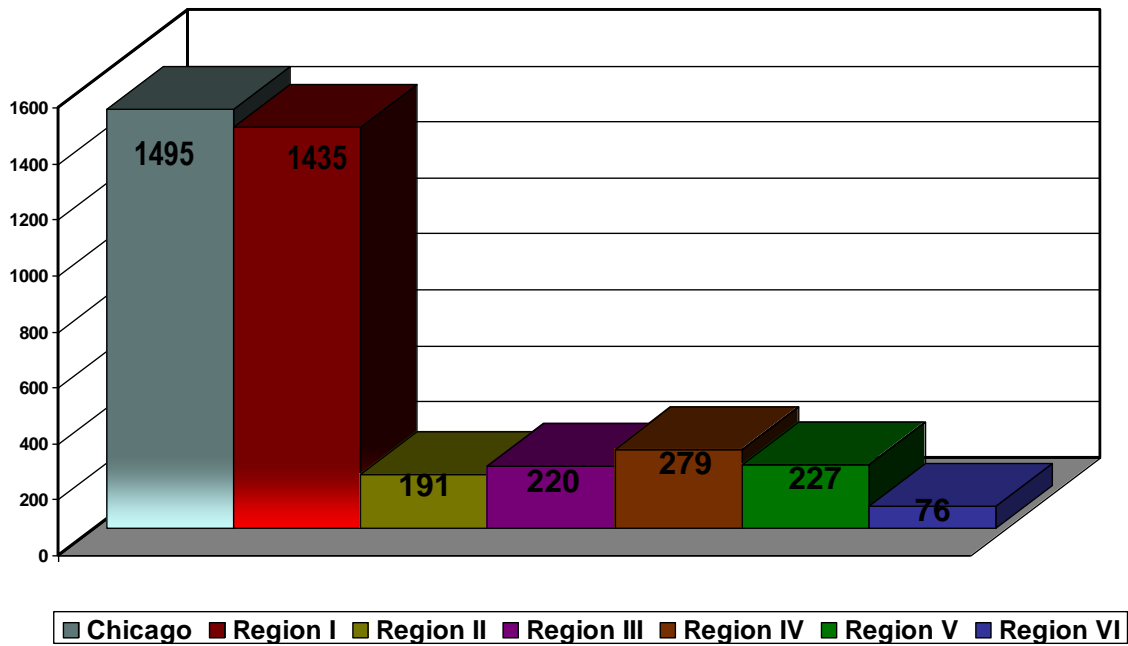

**DECEMBER 2009 ALL ILLINOIS NBCTs
BY REGION**

REGION	NUMBER OF NBCTs
Chicago	1,495
Region 1	1,435
Region 2	191
Region 3	220
Region 4	279
Region 5	227
Region 6	76
TOTAL	3,923

DECEMBER 2009 All ILLINOIS NBCTs
BY REGION
3,923 NBCTs