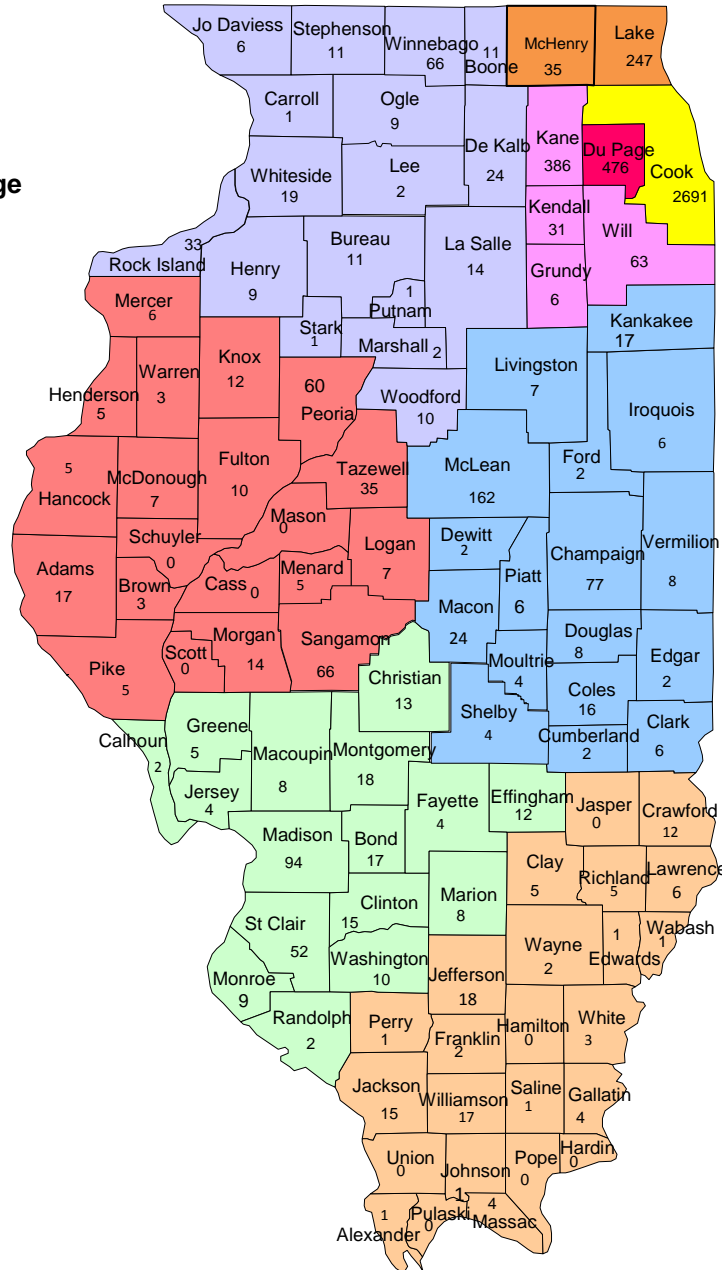

ILLINOIS

NBCT DATA

DECEMBER 2011

NBPTS Action in Counties with No NBCTs Prior to November 2010

County	Action ✓	Region	NEW NBCTs 2011	Candidates 2010
1. Boone	✓	2	0	1
2. Putnam	✓	2	0	0
3. Marshall	✓	2	0	0
4. Brown	✓	3	0	0
5. Cass	✓	3	0	0
6. Hancock	✓	3	0	0
7. Henderson	✓	3	3	0
8. Mason	✓	3	0	0
9. McDonough	✓	3	0	0
10. Schuyler		3	0	0
11. Scott	✓	3	0	0
12. Mercer	✓	3	1	0
13. Ford	✓	4	0	1
14. Moultrie	✓	4	0	0
15. Jersey	✓	5	2	2
16. Randolph	✓	5	0	0
17. Alexander	✓	6	0	0
18. Edwards	✓	6	0	0
19. Hamilton		6	0	0
20. Hardin		6	0	0
21. Jasper		6	0	0
22. Massac	✓	6	0	0
23. Perry	✓	6	0	0
24. Pope		6	0	0
25. Pulaski	✓	6	0	0
26. Saline	✓	6	0	0
27. Union	✓	6	0	0
28. Wabash	✓	6	0	0
29. White	✓	6	0	0

DECEMBER 2011 NEWLY NAMED ILLINOIS NBCTS 461 NBCTS

- Cook County
- Region 1 South
- Region 1 North
- Region 1 DuPage
- Region 2
- Region 3
- Region 4
- Region 5
- Region 6

← Cook County
222

← Chicago
142

**DECEMBER 2011 ALL ILLINOIS NBCTs
BY REGION**

REGION	NUMBER OF NBCTs
Chicago	1,949
Region 1	1,986
Region 2	230
Region 3	268
Region 4	351
Region 5	274
Region 6	97
TOTAL	5,155

DECEMBER 2011 All ILLINOIS NBCTs
BY REGION
5,155 NBCTs

Chicago Region I Region II Region III Region IV Region V Region VI

DECEMBER 2011 ALL ILLINOIS NBCTs

5,155 NBCTs

- Cook County
- Region 1 South
- Region 1 North
- Region 1 DuPage
- Region 2
- Region 3
- Region 4
- Region 5
- Region 6