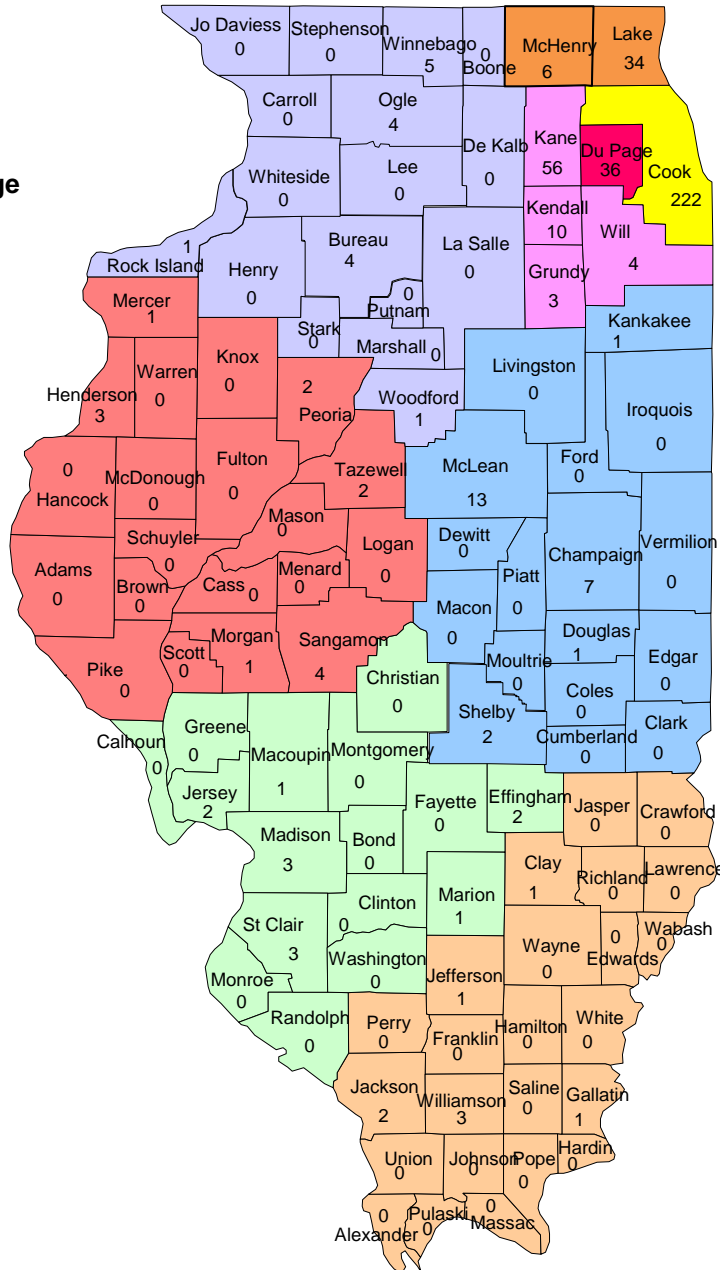

ILLINOIS

NBCT DATA

DECEMBER 2011

NBPTS Action in Counties with No NBCTs Prior to November 2010

County	Action ✓	Region	NEW NBCTs 2011	Candidates 2010
1. Boone	✓	2	0	1
2. Putnam	✓	2	0	0
3. Marshall	✓	2	0	0
4. Brown	✓	3	0	0
5. Cass	✓	3	0	0
6. Hancock	✓	3	0	0
7. Henderson	✓	3	3	0
8. Mason	✓	3	0	0
9. McDonough	✓	3	0	0
10. Schuyler		3	0	0
11. Scott	✓	3	0	0
12. Mercer	✓	3	1	0
13. Ford	✓	4	0	1
14. Moultrie	✓	4	0	0
15. Jersey	✓	5	2	2
16. Randolph	✓	5	0	0
17. Alexander	✓	6	0	0
18. Edwards	✓	6	0	0
19. Hamilton		6	0	0
20. Hardin		6	0	0
21. Jasper		6	0	0
22. Massac	✓	6	0	0
23. Perry	✓	6	0	0
24. Pope		6	0	0
25. Pulaski	✓	6	0	0
26. Saline	✓	6	0	0
27. Union	✓	6	0	0
28. Wabash	✓	6	0	0
29. White	✓	6	0	0

DECEMBER 2011 NEWLY NAMED ILLINOIS NBCTs
461 NBCTs

REGION	NUMBER OF NBCTs
Chicago	142
Region 1	244
Region 2	15
Region 3	13
Region 4	25
Region 5	13
Region 6	9
TOTAL	461

DECEMBER 2011 NEWLY NAMED ILLINOIS NBCTs
BY REGION
461 NBCTs

DECEMBER 2011 NEWLY NAMED ILLINOIS NBCTS 461 NBCTS

- Cook County
- Region 1 South
- Region 1 North
- Region 1 DuPage
- Region 2
- Region 3
- Region 4
- Region 5
- Region 6

← Cook County
222

← Chicago
142

Chicago Region I Region II Region III Region IV Region V Region VI

DECEMBER 2011 ALL ILLINOIS NBCTs

5,155 NBCTs

- Cook County
- Region 1 South
- Region 1 North
- Region 1 DuPage
- Region 2
- Region 3
- Region 4
- Region 5
- Region 6