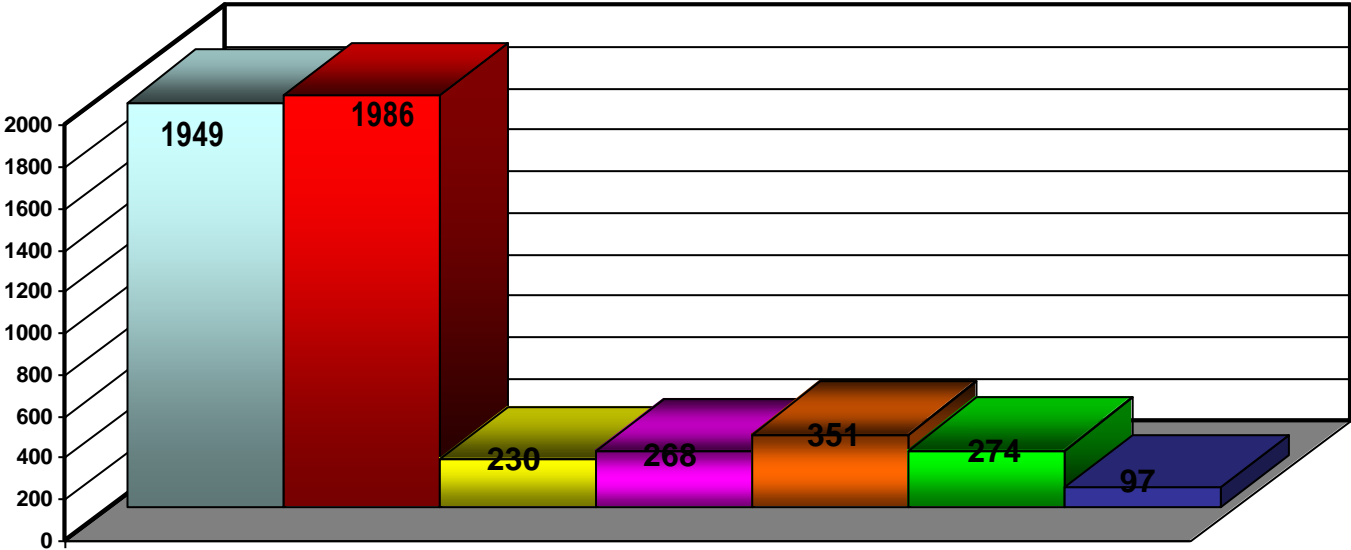

DECEMBER 2011 NEWLY NAMED ILLINOIS NBCTs
461 NBCTs

REGION	NUMBER OF NBCTs
Chicago	142
Region 1	244
Region 2	15
Region 3	13
Region 4	25
Region 5	13
Region 6	9
TOTAL	461

DECEMBER 2011 NEWLY NAMED ILLINOIS NBCTs
BY REGION
461 NBCTs

DECEMBER 2011 NEWLY NAMED ILLINOIS NBCTS 461 NBCTS

- Cook County
- Region 1 South
- Region 1 North
- Region 1 DuPage
- Region 2
- Region 3
- Region 4
- Region 5
- Region 6

← Cook County
222

← Chicago
142

**DECEMBER 2011 ALL ILLINOIS NBCTs
BY REGION**

REGION	NUMBER OF NBCTs
Chicago	1,949
Region 1	1,986
Region 2	230
Region 3	268
Region 4	351
Region 5	274
Region 6	97
TOTAL	5,155

DECEMBER 2011 All ILLINOIS NBCTs
BY REGION
5,155 NBCTs