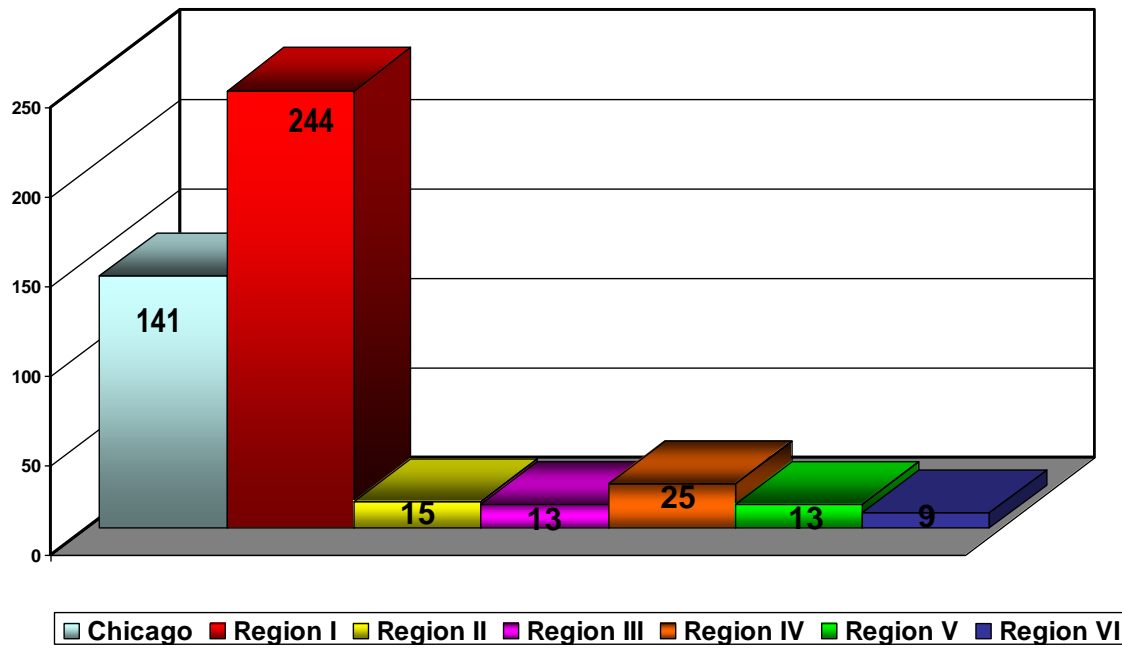

ILLINOIS

NBCT DATA

DECEMBER 2011

NBPTS Action in Counties with No NBCTs Prior to November 2010

County	Action ✓	Region	NEW NBCTs 2011	Candidates 2010
1. Boone	✓	2	0	1
2. Putnam	✓	2	0	0
3. Marshall	✓	2	0	0
4. Brown	✓	3	0	0
5. Cass	✓	3	0	0
6. Hancock	✓	3	0	0
7. Henderson	✓	3	3	0
8. Mason	✓	3	0	0
9. McDonough	✓	3	0	0
10. Schuyler		3	0	0
11. Scott	✓	3	0	0
12. Mercer	✓	3	1	0
13. Ford	✓	4	0	1
14. Moultrie	✓	4	0	0
15. Jersey	✓	5	2	2
16. Randolph	✓	5	0	0
17. Alexander	✓	6	0	0
18. Edwards	✓	6	0	0
19. Hamilton		6	0	0
20. Hardin		6	0	0
21. Jasper		6	0	0
22. Massac	✓	6	0	0
23. Perry	✓	6	0	0
24. Pope		6	0	0
25. Pulaski	✓	6	0	0
26. Saline	✓	6	0	0
27. Union	✓	6	0	0
28. Wabash	✓	6	0	0
29. White	✓	6	0	0

DECEMBER 2011 NEWLY NAMED ILLINOIS NBCTs
461 NBCTs

REGION	NUMBER OF NBCTs
Chicago	142
Region 1	244
Region 2	15
Region 3	13
Region 4	25
Region 5	13
Region 6	9
TOTAL	461

DECEMBER 2011 NEWLY NAMED ILLINOIS NBCTs
BY REGION
461 NBCTs

DECEMBER 2011 NEWLY NAMED ILLINOIS NBCTS 461 NBCTS

- Cook County
- Region 1 South
- Region 1 North
- Region 1 DuPage
- Region 2
- Region 3
- Region 4
- Region 5
- Region 6

← Cook County
222

← Chicago
142

**DECEMBER 2011 ALL ILLINOIS NBCTs
BY REGION**

REGION	NUMBER OF NBCTs
Chicago	1,949
Region 1	1,986
Region 2	230
Region 3	268
Region 4	351
Region 5	274
Region 6	97
TOTAL	5,155

DECEMBER 2011 All ILLINOIS NBCTs
BY REGION
5,155 NBCTs