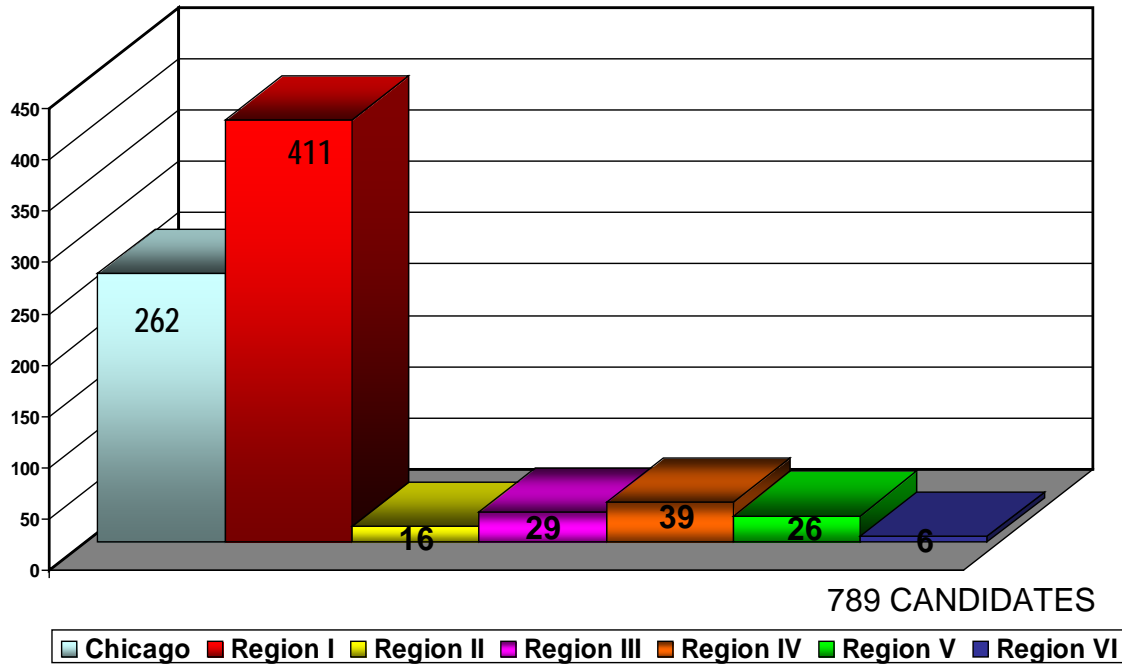

ILLINOIS

2010-2011

CANDIDATE DATA

FEBRUARY 2011

Appendix M

**Spring CANDIDATES 2010
Interim Report February 28, 2011
BY REGION**

REGION	NUMBER OF CANDIDATES
Chicago	262
Region 1	411
Region 2	16
Region 3	29
Region 4	39
Region 5	26
Region 6	6
TOTAL	789

2010-2011 ILLINOIS 1ST TIME CANDIDATES BY REGION (SPRING WINDOW FY 10)

789 Candidates

Number of Candidates by School District Spring 2010

Region	County	District	Total
C	Cook	City of Chicago SD 299	262
1N	Cook	Township HSD 211	58
1S	Will	Valley View CUSD 365U	28
1S	Kane	SD U-46	25
1S	Kane	St. Charles CUSD 303	21
3	Sangamon	Springfield SD 186	18
1N	Lake	CHSD 128	17
1SE	Cook	Evanston CCSD 65	15
1SE	Cook	Township HSD 214	14
1N	Cook	Wheeling CCSD 21	13
1D	DuPage	Indian Prairie SD 204	13
1SE	Cook	Wilmette SD 39	12
4	McLean	McLean County CUSD 5	10
1D	DuPage	Hinsdale Twp District 86	9
1S	Kane	CUSD 300	8
1S	Will	Lincoln-Way CHSD 210	7
1SE	Cook	Cicero SD 99	6
2	Ogle	Oregon CUSD 220	6
4	Champaign	Champaign CUSD 4	6
1N	Cook	Palatine CCSD 15	6