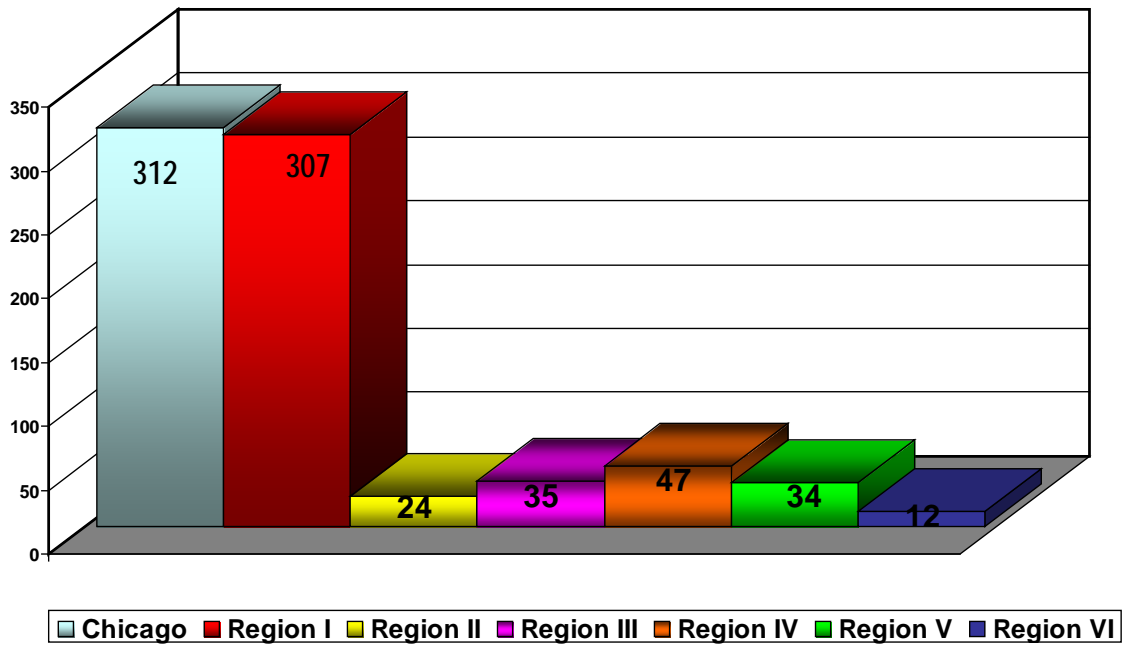

ILLINOIS

NBCT DATA

DECEMBER 2010

NBPTS Action in Counties with No NBCTs Prior to November 2010

County	Action ✓	Region	NEW NBCTs 2010	Candidates 2010
1. Boone	✓	2	0	1
2. Putnam	✓	2	1	0
3. Marshall	✓	2	0	0
4. Brown	✓	3	0	0
5. Cass	✓	3	0	0
6. Hancock	✓	3	1	0
7. Henderson	✓	3	2	0
8. Mason	✓	3	0	0
9. McDonough	✓	3	0	0
10. Schuyler		3	0	0
11. Scott	✓	3	0	0
12. Mercer	✓	3	0	0
13. Ford	✓	4	2	1
14. Moultrie	✓	4	0	0
15. Jersey	✓	5	0	2
16. Randolph	✓	5	0	0
17. Alexander	✓	6	0	0
18. Edwards	✓	6	0	0
19. Hamilton		6	0	0
20. Hardin		6	0	0
21. Jasper		6	0	0
22. Massac	✓	6	1	0
23. Perry	✓	6	0	0
24. Pope		6	0	0
25. Pulaski	✓	6	0	0
26. Saline	✓	6	1	0
27. Union	✓	6	0	0
28. Wabash	✓	6	0	0
29. White	✓	6	2	0

DECEMBER 2010 NEWLY NAMED ILLINOIS NBCTs
771 NBCTs

REGION	NUMBER OF NBCTs
Chicago	312
Region 1	307
Region 2	24
Region 3	35
Region 4	47
Region 5	34
Region 6	12
TOTAL	771

DECEMBER 2010 NEWLY NAMED ILLINOIS NBCTs
BY REGION
771 NBCTs

**DECEMBER 2010 ALL ILLINOIS NBCTs
BY REGION**

REGION	NUMBER OF NBCTs
Chicago	1,807
Region 1	1,742
Region 2	215
Region 3	255
Region 4	326
Region 5	261
Region 6	88
TOTAL	4,694

DECEMBER 2010 All ILLINOIS NBCTs
BY REGION
4,694 NBCTs