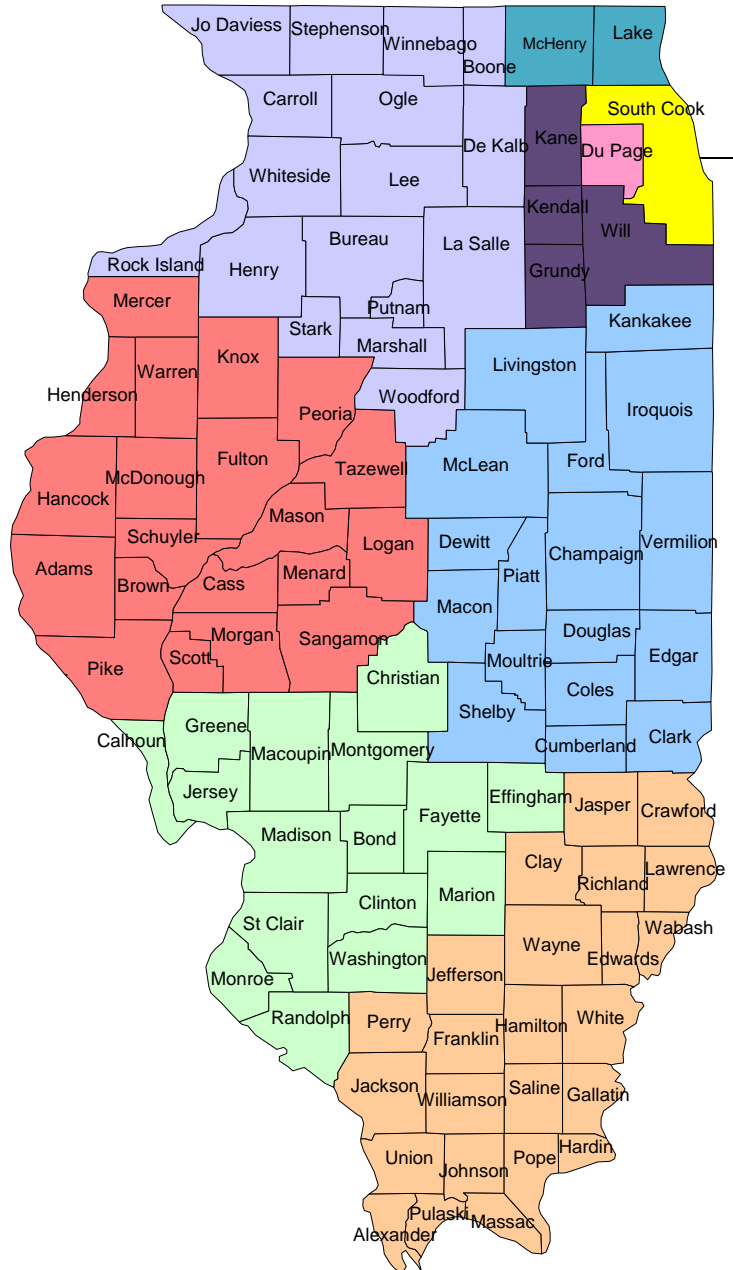

Regional Coordinators (Not Chicago)

- Cook County**

- Area I West** Laura Fry lfry80@gmail.com
- Area 1 North** Amy Birtman abirtman@lfschools.net
- Area 1 South** Robin English renglish@jths.org
- Area 1 South East** Anne Stole annemariestole@aol.com
- Area II** Kris Mason kristinmason66@yahoo.com
- Area III** Kris Mason kristinmason66@yahoo.com
- Area IV** Marcy Vancil mlvancil@comcast.net
- Area V** Carole Allert callert@centurytel.net
- Area VI** Carole Allert callert@centurytel.net

Explanations:

- Laura Fry – Dupage County
- Amy Birtman- North and West Cook, Lake, McHenry
- Robin English - Kane, Kendall, Will, Grundy
- Anne Stole - South Cook